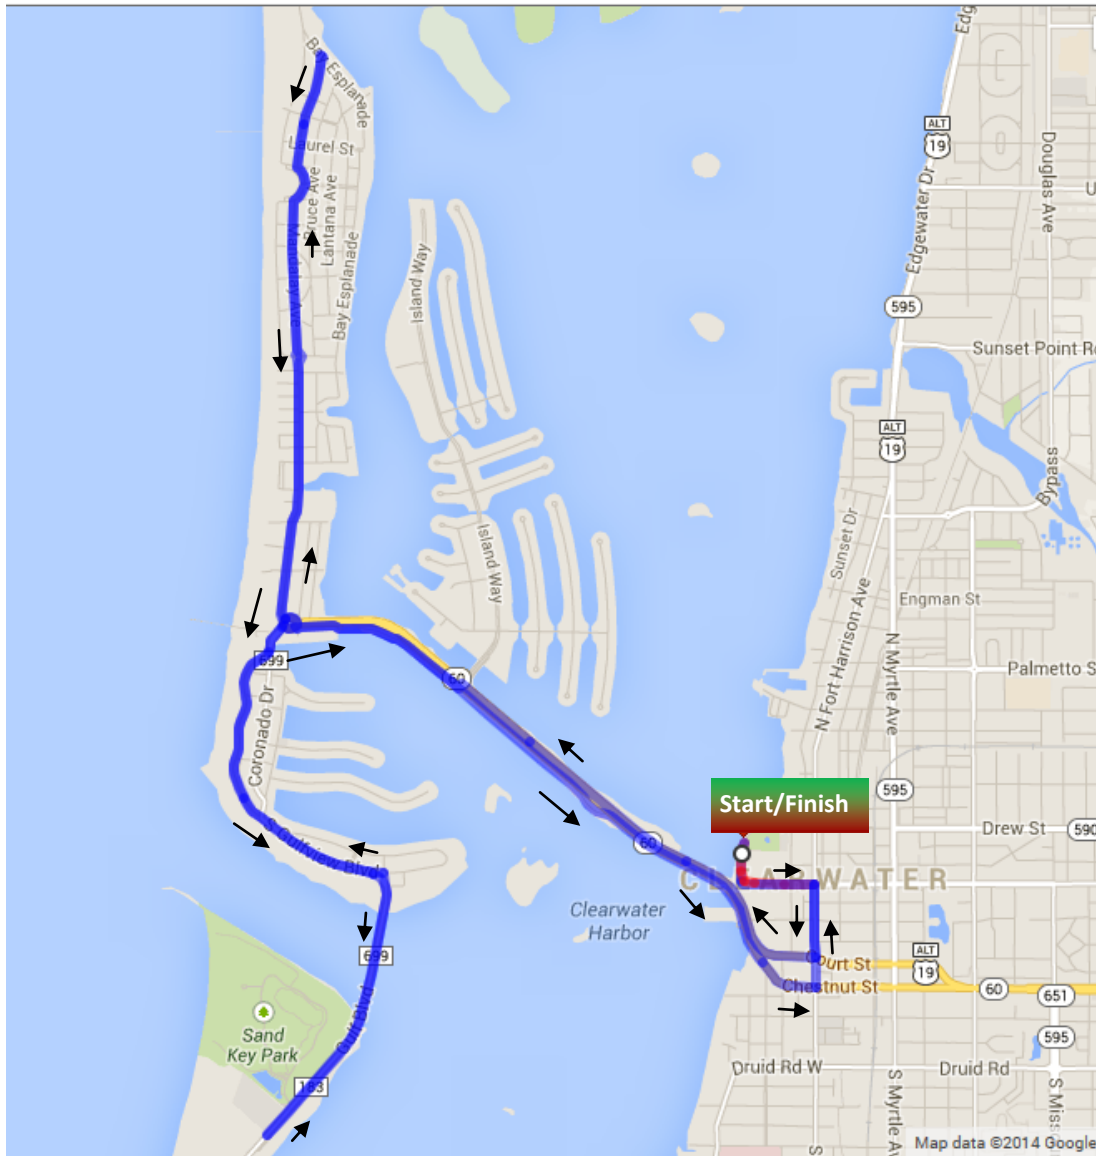

25K Cycle Route Map

Follow GREEN route markings
Emergency 911
SAG Support 727-452-1949

DIRECTIONS	ONTO	LEG	TOTAL
	DREW ST	0.2	0.2
LEFT	CLEVELAND	0.2	0.4
RIGHT	FT. HARRISON	0.2	0.8
RIGHT	COURT	2.3	3.1
RIGHT	MANDALAY	1.9	5
U TURN	DEAD End Bay Esplanade		
	(not the first Bay Esplanade)	3.8	8.8

DIRECTIONS	ONTO	LEG	TOTAL
RIGHT	CORONADO	0.1	8.9
RIGHT	GULFVIEW	1.2	10.1
RIGHT	GULF BLVD	1	11.1
UTURN	GULF BLVD @ MARRIOTT		
	REST STOP		
RIGHT	GULF BLVD	1	12.1

DIRECTIONS	ONTO	LEG	TOTAL
LEFT	GULFVIEW	1.2	13.3
LEFT	CORONADO	0.1	13.4
RIGHT	MEMORIAL CAUSEWAY	2.3	15.7
	BECOMES CHESTNUT	0.2	15.9

DIRECTIONS	ONTO	LEG	TOTAL
LEFT	FT. HARRISON	0.2	16.1
LEFT	CLEVELAND	0.2	16.3
RIGHT	DREW ST	0.2	16.5