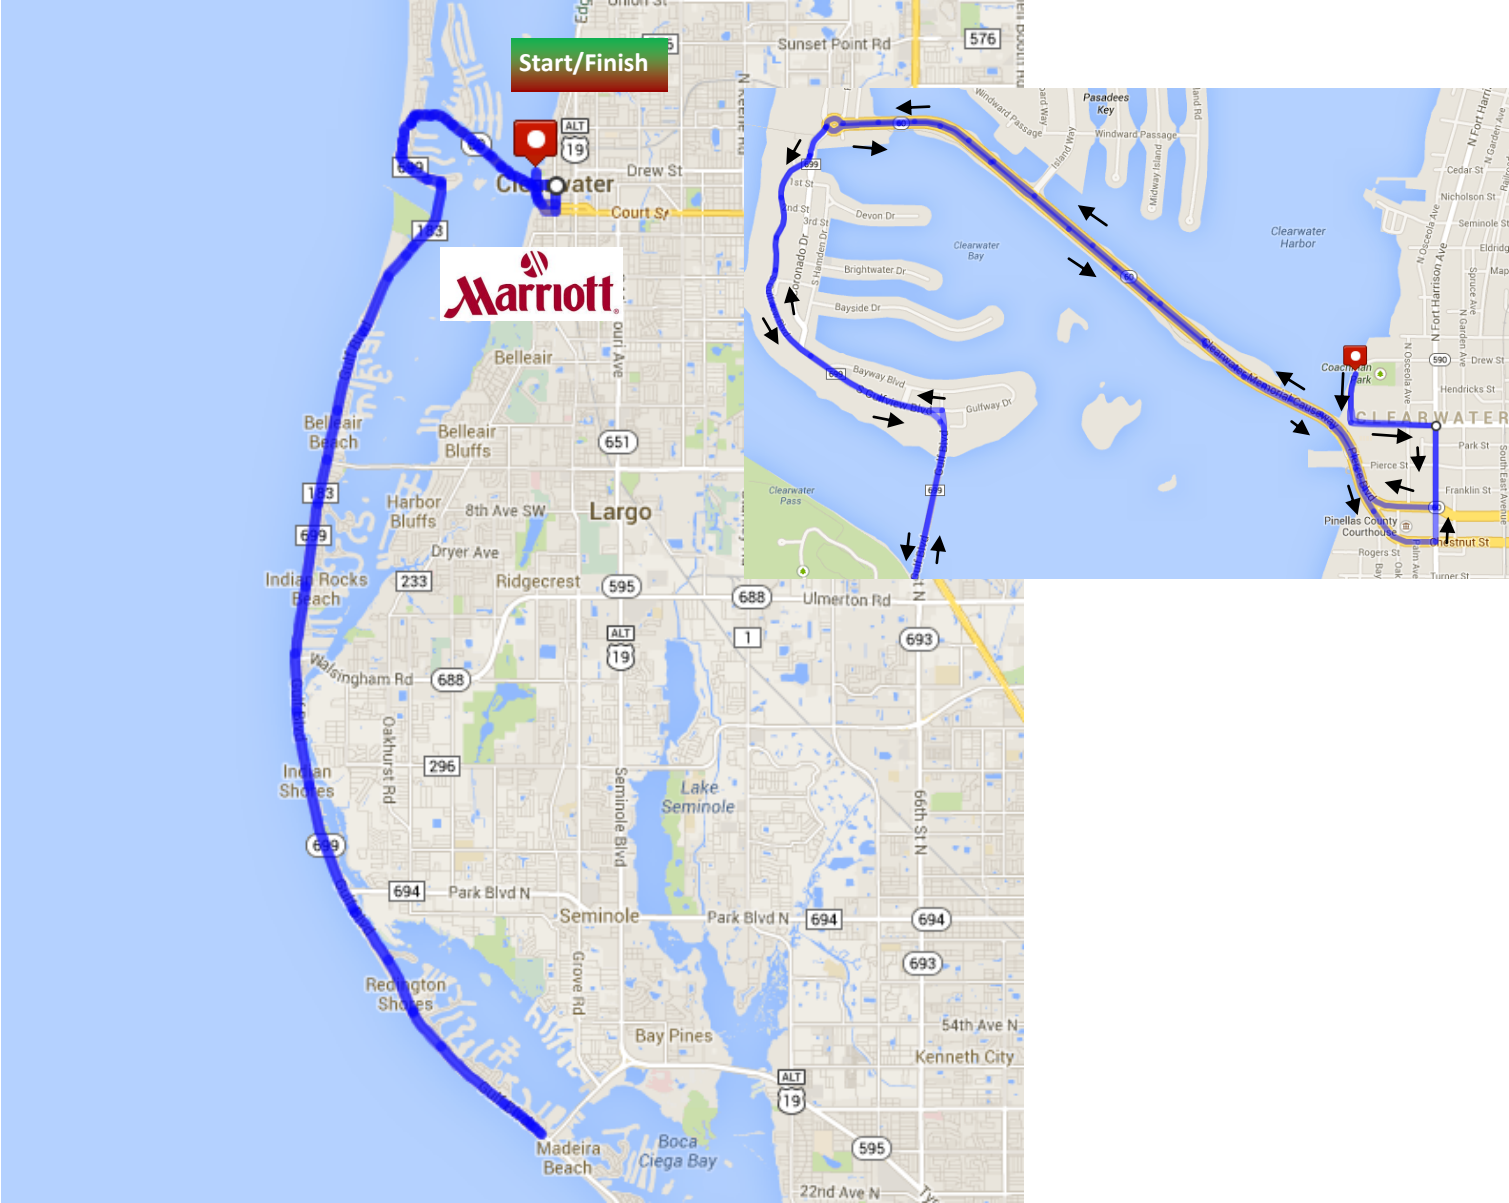

50K Cycle Route Map

Follow ORANGE route markings
Emergency 911
SAG Support 727-452-1949

DIRECTIONS	ONTO	LEG	TOTAL
	DREW ST	0.2	0.2
LEFT	CLEVELAND	0.2	0.4
RIGHT	FT. HARRISON	0.2	0.6
RIGHT	COURT	2	2.6
RIGHT	CORONADO	0.1	2.7

DIRECTIONS	ONTO	LEG	TOTAL
RIGHT	GULFVIEW	1.0	3.7
RIGHT	GULF BLVD	0.8	4.5
RIGHT	GULF BLVD	11.8	16.3

U TURN AT GULF BLVD AND MADEIRA WAY LAND-
MARK IS ARCHIBALD BEACH PARK. WATER STOP.

DIRECTIONS	ONTO	LEG	TOTAL
U TURN	GULF BLVD@		
	MADEIRA WAY	0.1	16.4
RIGHT	MARRIOTT REST STOP	11.7	28.1
RIGHT	GULF BLVD	1	29.1
LEFT	GULFVIEW	0.5	29.6
LEFT	CORONADO	0.1	29.7

DIRECTIONS	ONTO	LEG	TOTAL
RIGHT	MEMORIAL	2	31.7
BECOMES	CHESTNUT	0.2	31.9
LEFT	FT. HARRISON	0.2	32.1
LEFT	CLEVELAND	0.2	32.3
RIGHT	DREW ST	0.2	32.5